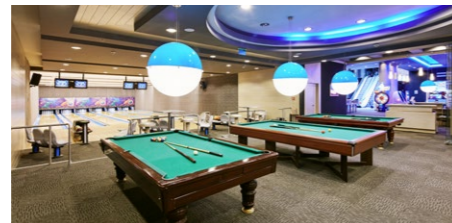

GLORIA EVENT

Gloria Event embodies the leading entertainment trends in the world within Gloria Hotels & Resorts, and characterizes the art, show and event with an unconventional entertainment concept with its own creative team. Unforgettable concerts, performed by the major-league performers of not only Türkiye but also of the world, and nightclub, crazy beach parties, world-famous DJs, amazing show sand tens of sports activities ...

VERDE AMPHITHEATER

With a capacity of 350 and equipped with sound and light systems, bar and functional stage set-up the Verde Amphitheater, brings together dance, acrobatics and ethnic stage shows with Gloria Verde Resort guests.

NEPTUNO BAR

Some of the weeknights, live music groups, DJ performances and concept parties are performing at Neptuno bar. Open between 01 May - 15 October.

ARENA AMPHITHEATER

Decorated comfortably and equipped with special sound and light systems, bar and functional stage set-up, the Arena Amphitheatre with a capacity of 1,061, brings together famous giant productions selected amongst numerous dance, acrobatics and ethnic stage shows, with

its guests at Gloria Hotels & Resorts. (Located between Gloria Golf Resort & Gloria Serenity Resort).

G VENTURE

A fascinating bar and an outdoor party venue, hosting the world-famous DJs and offering quality service and positioned between the river and the sea ... Get ready for unforgettable concept parties and concerts rich with stars at G-Venture, under the stars. (It is located between Gloria Golf Resort and Gloria Serenity Resort.)

INSOMNIA

Insomnia night club and bar serves for you until the end of the party (at Gloria Entertainment center which located between Gloria Golf Resort & Gloria Serenity Resort).

GAME CENTER

Game Center, where you will miss the dose of entertainment, offers entertainment for all ages. In *Game Center, you can play bowling (4 lanes) and billiards with your children and friends, enjoy electronic gaming and virtual reality on vacation. You can add unforgettable moments to your holiday in Karaoke Bar, where music lovers spend time with pleasure (at Gloria Serenity Resort Entertainment Center).

* Our Game Center services are chargeable.

GLORIA ACTIVITIES

Free of charge: Boccia, zumba, pilates, beach volleyball, aerobics, yoga, tennis courts and lighting, gymnastics, table tennis, mini football, basketball, darts.

- Activities may vary according to the season and weather conditions.
- Extra: Tennis equipment and lessons, water sports, golf lessons and golf game.

WHAT IS AVAILABLE AT FIT GLORIA?