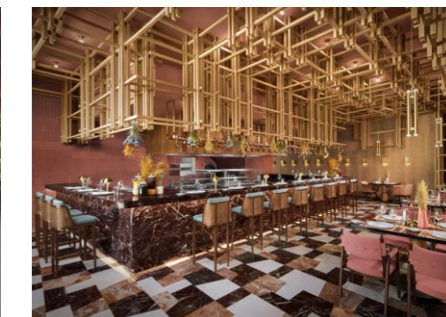

CHEF À LA CARTE RESTAURANT

Unprecedented tastes from the global cuisine meets with the delicacies made by the chef by being blended with the local products.

TRACES BEACH RESTAURANT

Enjoy snack menu on the beach with spectacular sea view.

ROUTE 66 RESTAURANT

Route 66, surrounded by blue and adorned by green, is the frequented address of our guests who do not compromise on taste with its delicious presentations. Route 66 Restaurant is free of charge for Villa guests and guests staying as VIP concept and is chargeable for all other guests.

SCOOP

It serves as the ice cream buffet between 12:00 - 23:00.

CHOCOLATIER

It serves as the chocolate cream buffet between 12:00 - 23:00.

BON VIVANT PATISSERIE

Delicious pastries, cookies, cakes, all baked on daily basis and served fresh from the oven ... Bounce for joy and treat yourself during the holiday. It serves between 10.30-23:00.

SUSHI CORNER

Enjoy the flavours of the Far East and sushi with unique presentations at Sushi Corner in our Estela Restaurant between 18.00 - 22.00.

GLORIA SERENITY RESORT PRIVILEGED SERVICES FOR SPECIAL ROOM TYPES	GARDEN VILLA	POOL VILLA	KING SUITE	DELUXE VILLA	SERENITY VILLA	QUEEN VILLA	KING VILLA	VIP VILLA	PRESIDENTIAL VILLA
Glorian Guest Service Agent	✓	✓	✓	✓	✓	✓	✓	✓	✓
Private butler	•	•	•	✓	✓	✓	✓	✓	✓
Special maid	•	•	•	•	✓	✓	✓	✓	✓
Speciality chef	•	•	•	•	•	•	•	✓	✓
VIP Bvlgari bath & body products	•	•	•	✓	✓	✓	✓	✓	✓
Laundry service	•	•	*	*	*	*	*	*	*
Buggy	•	•	•	✓	✓	✓	✓	✓	✓
Pavilion	•	•	✓	✓	✓	✓	✓	✓	✓
Use of hotel À la Carte restaurant (excluding charges)	•	•	✓	✓	✓	✓	✓	✓	✓
3 hotel all inclusive use	✓	✓	✓	✓	✓	✓	✓	✓	✓
Room service	•	•	✓	✓	✓	✓	✓	✓	✓
24/7 Exclusive Room Service	•	•	•	•	✓	✓	✓	✓	✓
Special welcome and booklet setup	✓	✓	✓	✓	✓	✓	✓	✓	✓
Turn down service	✓	✓	✓	✓	✓	✓	✓	✓	✓
Wireless internet	✓	✓	✓	✓	✓	✓	✓	✓	✓
High speed wireless internet	•	•	✓	✓	✓	✓	✓	✓	✓
Transfer airport - hotel - airport	•	•	✓	✓	✓	✓	✓	✓	✓
Airport Fast Track service	•	•	✓	✓	✓	✓	✓	✓	✓
Breakfast at Route 66 Restaurant (08.00-11.00)	✓	✓	✓	✓	✓	✓	✓	✓	✓

- Pavilion service within the concept for Deluxe Villa ve King Suite guests is given between 2.-5. line according to availability.
- Room service is available for Superior, Superior Laguna, Suite, Garden Villa and Pool Villa rooms and villas for a fee.
- For our Deluxe, Serenity, Queen, King, VIP and Presidential Villa guests, Musculoskeletal Physical Examination service, performed by a Physiotherapist at our Gloria Sports Arena, will be provided free of charge for once a week and at 20% discount, if asked for once than a week. Our Garden and Pool Villa guests may benefit from such service free of charge for once during their stay, and a discount at 20% will apply to them if they wish to have more.

In respect of all services to be received from the Gloria Sports Arena - Athletic Health Performance Center;

- A discount at 25% will apply to our Deluxe, Serenity, Queen, King, VIP and Presidential Villa guests.
- A discount at 15% will apply to our Garden and Pool Villa guests.

* 50% discount | • Subject to charge | ✓ Free of charge