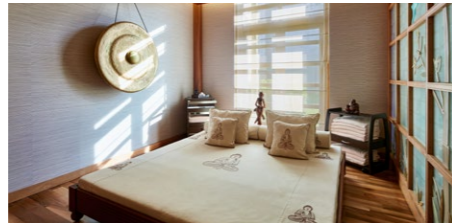

- According to the request.

- Subject to charge | ✓ Free of charge

SERENITY SPA (3.500 m²)

An ambiance with the unmistakable mark of luxury. A place of peace and tranquillity. A menu of spa treatments that is as innovative as they are restoring to the body. Certified therapists offer the latest in massage and body work, Far East rituals and native rituals such as the Turkish bath and European counterpart, the Finnish bath, are offered, all in private treatment rooms. Personal hairdressers and aestheticians are also part of the Serenity SPA.