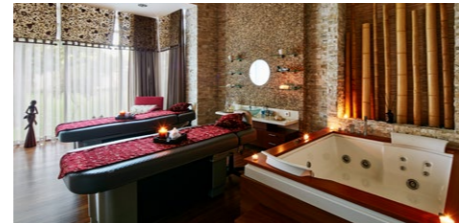

- According to the request.

- Subject to charge | ✓ Free of charge

SERENITY SPA (3.500 m²)

An ambiance with the unmistakable mark of luxury. A place of peace and tranquillity. A menu of spa treatments that is as innovative as they are restoring to the body. Certified therapists offer the latest in massage and body work, Far East rituals and native rituals such as the Turkish bath and European counterpart, the Finnish bath, are offered, all in private treatment rooms. Personal hairdressers and aestheticians are also part of the Serenity SPA.