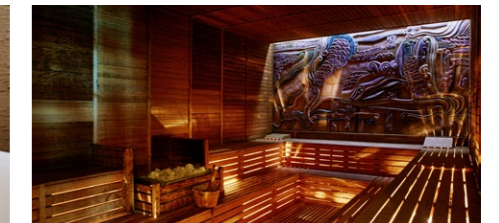

LA SOURCE SPA (800 m²)

La Source Spa is known throughout the world for setting new standards in spa luxury and trends. You'll enjoy the sounds of the nature, or the music of your choice as you enjoy La Source Spa services, Turkish bath, Finnish sauna, Bio sauna, private hairdresser, and massage rooms that boasts the ultimate in comfort and serenity. It only takes one treatment to see why La Source Spa is the spa of choice around the world.

MASSAGES

La Source Spa offers a menu of massage treatments, each different, yet each that incorporate the magical touches of highly-skilled masseurs and masseuses who are specialists in their areas. Choose the treatment, or range of treatments that are right for you and then prepare for a spa journey that only La Source Spa can deliver.

BODY TREATMENTS

Our body treatments, like our facials, features the world's most important brands. For a body treatment that will leave you soothed, calmed and restored.

FACIAL TREATMENTS

The world's most important care brands CACI Ultra and Jüliette Armand are together for you to start the day fresh... You only need to choose the facial care you want.

SPA PAVILION

A unique SPA experience session where you can purify yourself while feeling the sea breeze on your skin is waiting for you at SPA Pavilion (closed in winter).

SPA SUITE

A SPA Suite is where every comforting detail is thought out, where the tranquillity knows no boundaries, and where rejuvenation is the only objective. Book a SPA suite. Then see yourself emerge as a new person.

SALON TREATMENTS

No need to travel with a personal Coiffeur or aesthetician. La Source Spa offers all that you need for personal beauty. Manicure or a pedicure, haircuts, colour treatments and deep conditioning are all available and can be customized.

SPA & WELLNESS	SUMMER	WINTER
15 therapy rooms, 1 private spa suite, skin & sody care, massages & treatments, 1 private Turkish bath, manicure - pedicure (extra)	09.00 – 20.00	09.00 – 20.00
1 Bio & 1 Finnish sauna, 113 m² indoor pool, 1 Turkish bath (hamam), 1 steam bath, resting area	09.00 – 20.00	09.00 – 20.00

- For their safety and health, our little guests under 12 years old are allowed to use the areas only when accompanied by adults.
- Every day between 10.00-12.00 our little guests under 16 years old are allowed to use the Turkish bath, the sauna, the steam bath and the resting areas.