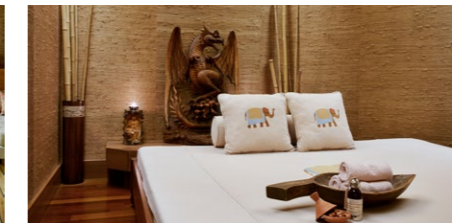

LA SOURCE SPA (800 m²)

La Source Spa is known throughout the world for setting new standards in spa luxury and trends. You'll enjoy the sounds of the nature, or the music of your choice as you enjoy La Source Spa services, Turkish bath, Finnish sauna, Bio sauna, private hairdresser, and massage rooms that boasts the ultimate in comfort and serenity. It only takes one treatment to see why La Source Spa is the spa of choice around the world.

MASSAGES

La Source Spa offers a menu of massage treatments, each different, yet each that incorporate the magical touches of highly-skilled masseurs and masseuses who are specialists in their areas. Choose the treatment, or range of treatments that are right for you and then prepare for a spa journey that only La Source Spa can deliver.

BODY TREATMENTS

Our body treatments, like our facials, features the world's most important brands. For a body treatment that will leave you soothed, calmed and restored.

FACIAL TREATMENTS

The world's most important care brands CACI Ultra and Jüliette Armand are together for you to start the day fresh... You only need to choose the facial care you want.

SPA PAVILION

A unique SPA experience session where you can purify yourself while feeling the sea breeze on your skin is waiting for you at SPA Pavilion (closed in winter).

SPA SUITE

A SPA Suite is where every comforting detail is thought out, where the tranquillity knows no boundaries, and where rejuvenation is the only objective. Book a SPA suite. Then see yourself emerge as a new person.

SALON TREATMENTS

No need to travel with a personal Coiffeur or aesthetician. La Source Spa offers all that you need for personal beauty. Manicure or a pedicure, haircuts, colour treatments and deep conditioning are all available and can be customized.

SPA & WELLNESS	SUMMER	WINTER
15 therapy rooms, 1 private spa suite, skin & sody care, massages & treatments, 1 private Turkish bath, manicure - pedicure (extra)	09.00 – 20.00	09.00 – 20.00
1 Bio & 1 Finnish sauna, 113 m² indoor pool, 1 Turkish bath (hamam), 1 steam bath, resting area	09.00 – 20.00	09.00 – 20.00

- For their safety and health, our little guests under 12 years old are allowed to use the areas only when accompanied by adults.
- Every day between 10.00-12.00 our little guests under 16 years old are allowed to use the Turkish bath, the sauna, the steam bath and the resting areas.